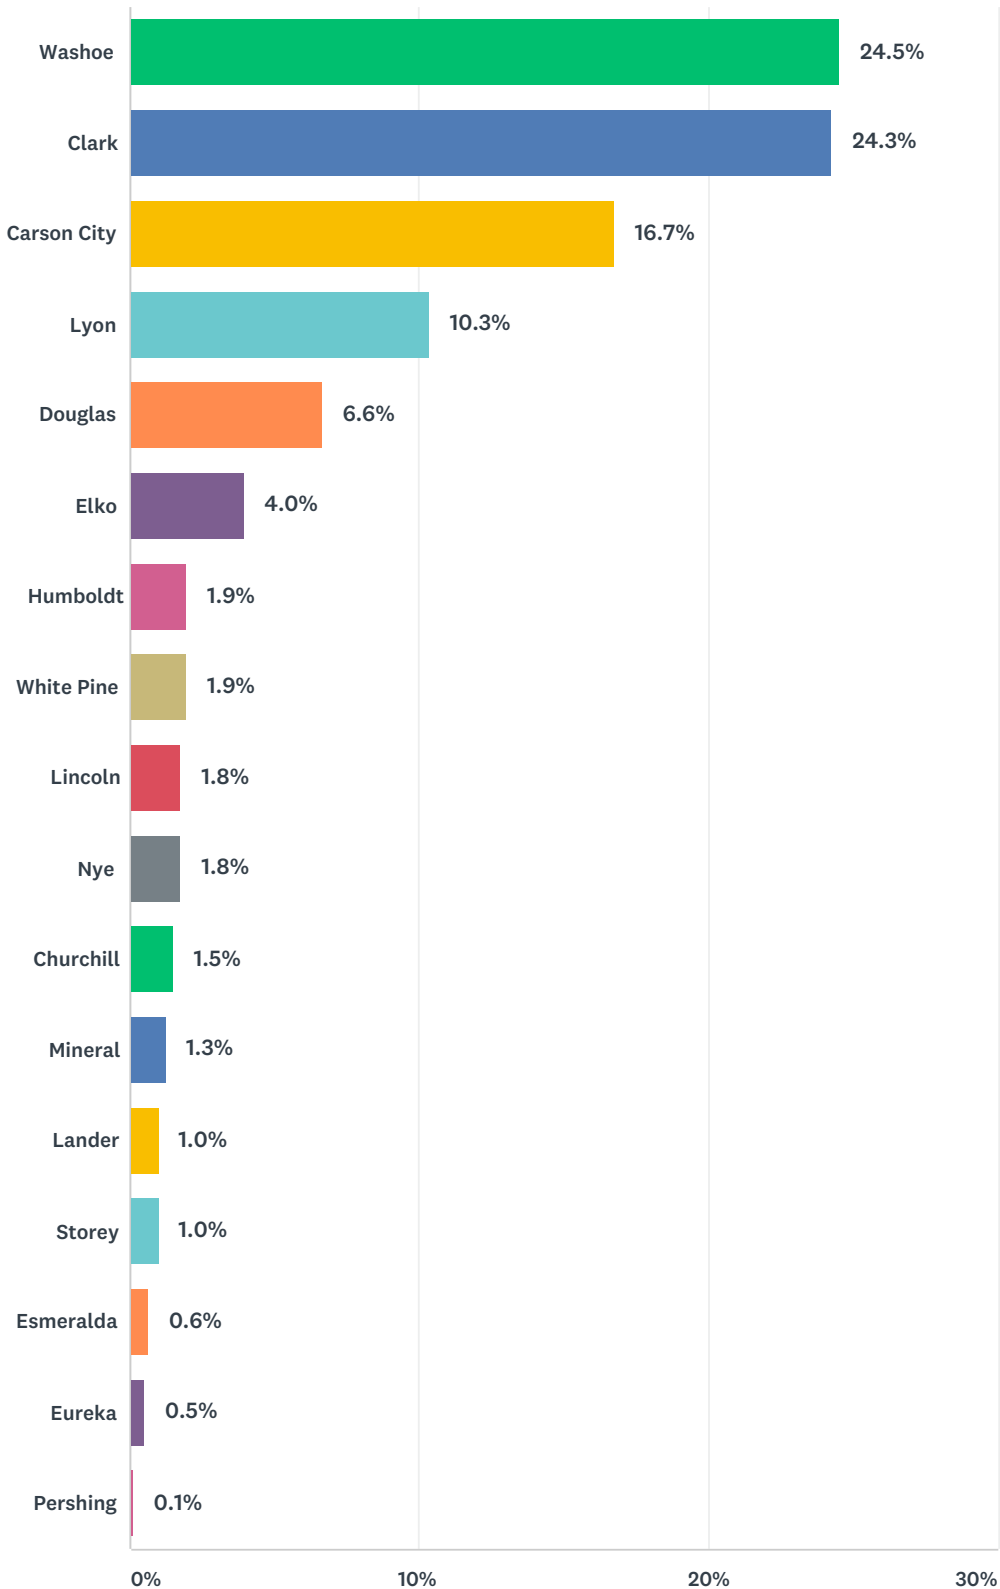

Q1 In what Nevada county do you spend most of your time? Please select one county.

Answered: 783 Skipped: 0

Nevada Preservation Survey #1

ANSWER CHOICES	RESPONSES	
Washoe	24.5%	192
Clark	24.3%	190
Carson City	16.7%	131
Lyon	10.3%	81
Douglas	6.6%	52
Elko	4.0%	31
Humboldt	1.9%	15
White Pine	1.9%	15
Lincoln	1.8%	14
Nye	1.8%	14
Churchill	1.5%	12
Mineral	1.3%	10
Lander	1.0%	8
Storey	1.0%	8
Esmeralda	0.6%	5
Eureka	0.5%	4
Pershing	0.1%	1
TOTAL		783