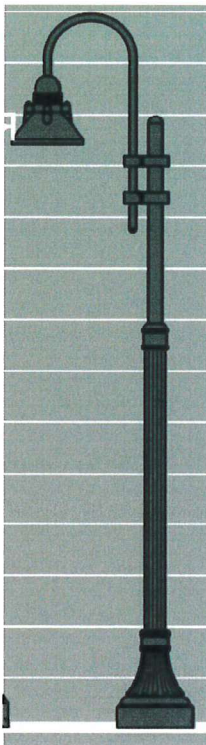

PARKING LIGHTS

WALKWAY

VERSION 1

PARKING LOT AND/OR WALKWAY

VERSION 2

PARKING LOT AND/OR WALKWAY

KIM LIGHTING
HERITAGE ARMS SERIES

SIDE POLE CROOK HA025
WITH ERA LIGHT FIXTURE

LIGHT POLE
KRS10-4120

POLE BASE CAP
HBC2