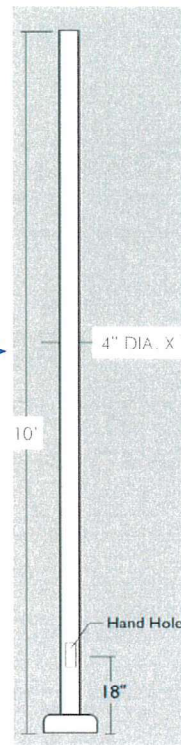

PARKING LIGHTS

WALKWAY

VERSION 1

PARKING LOT AND/OR WALKWAY

VERSION 2

PARKING LOT AND/OR WALKWAY

KIM LIGHTING
HERITAGE ARMS SERIES

SIDE POLE CROOK HA025
WITH ERA LIGHT FIXTURE

LIGHT POLE
KRS10-4120

POLE BASE CAP
HBC2