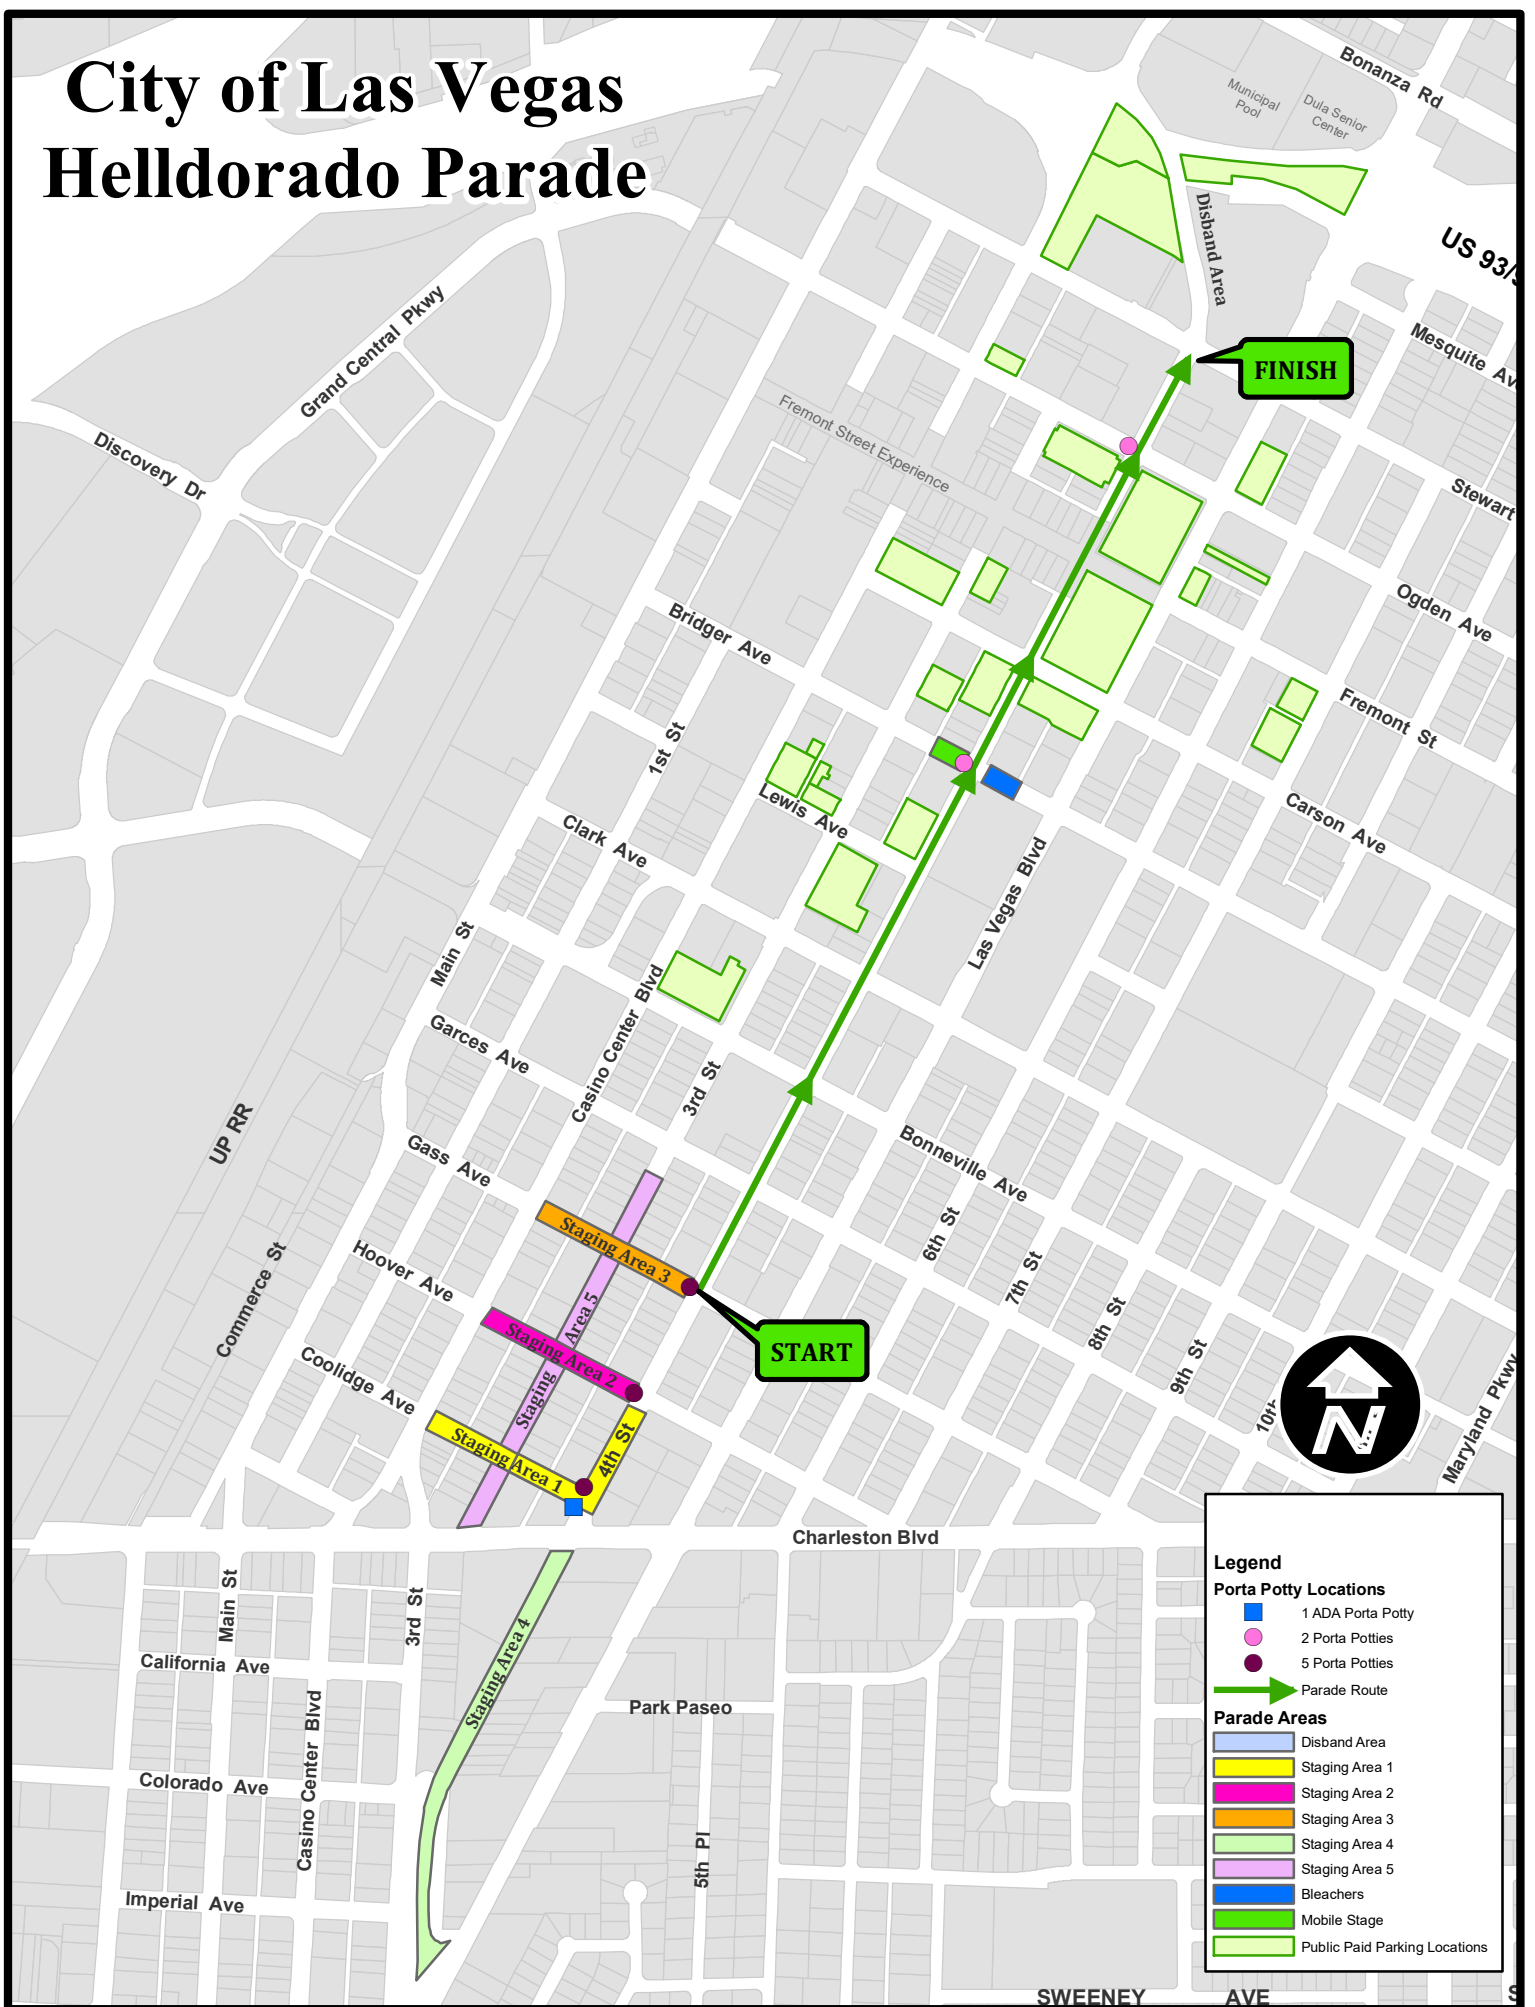

# City of Las Vegas Heldorado Parade

**Legend**

**Porta Potty Locations**

- 1 ADA Porta Potty
- 2 Porta Potties
- 5 Porta Potties

**Parade Areas**

- Disband Area
- Staging Area 1
- Staging Area 2
- Staging Area 3
- Staging Area 4
- Staging Area 5
- Bleachers
- Mobile Stage
- Public Paid Parking Locations

➔ Parade Route